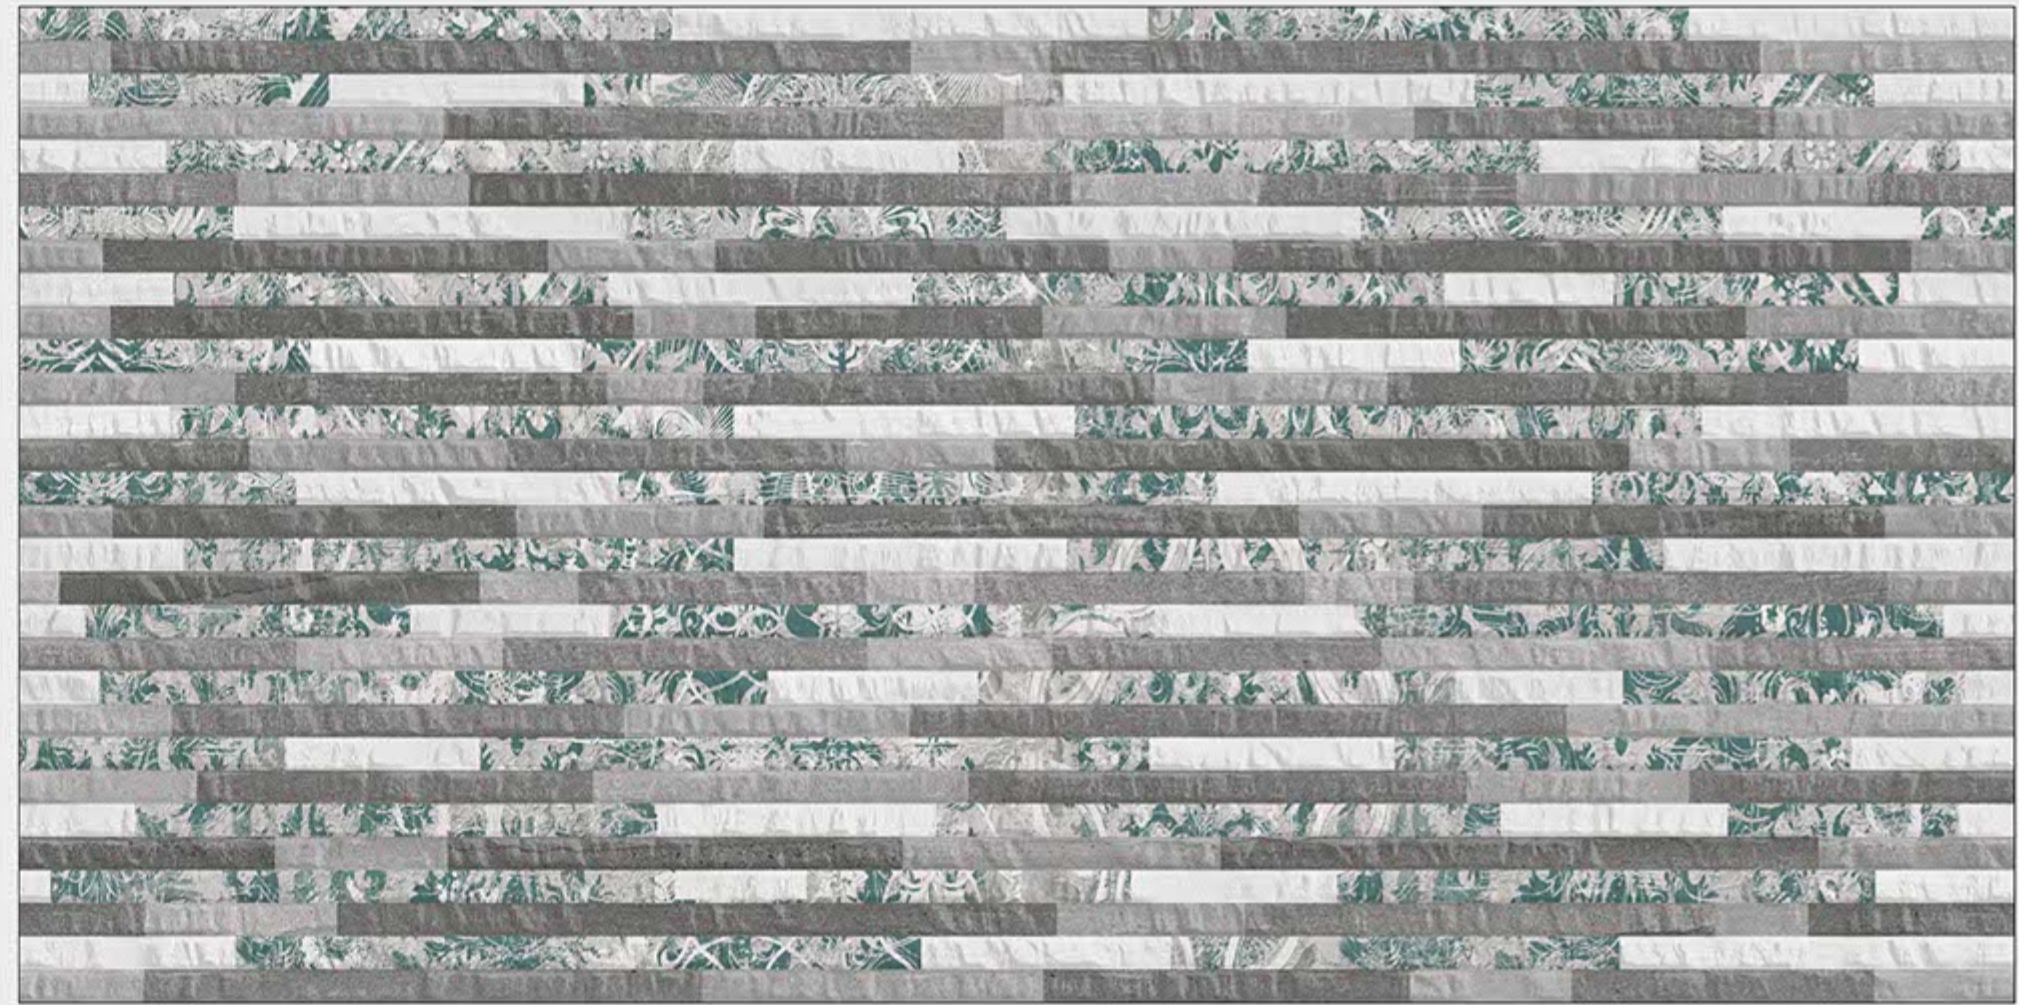

300X600mm

New
COLLECTION

MATT