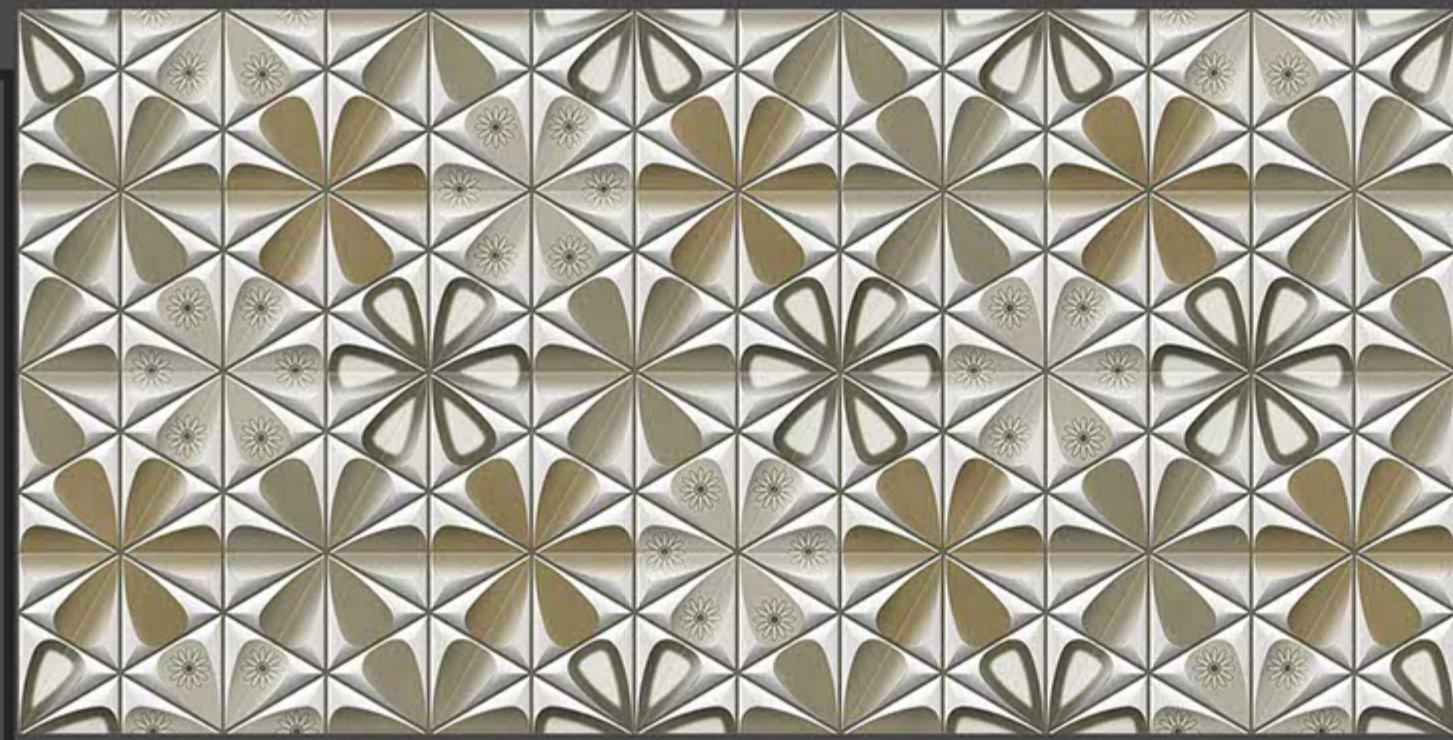

MATT & GLOSSY

supergres®

Colorworld Of Nature

www.supergres.co.in