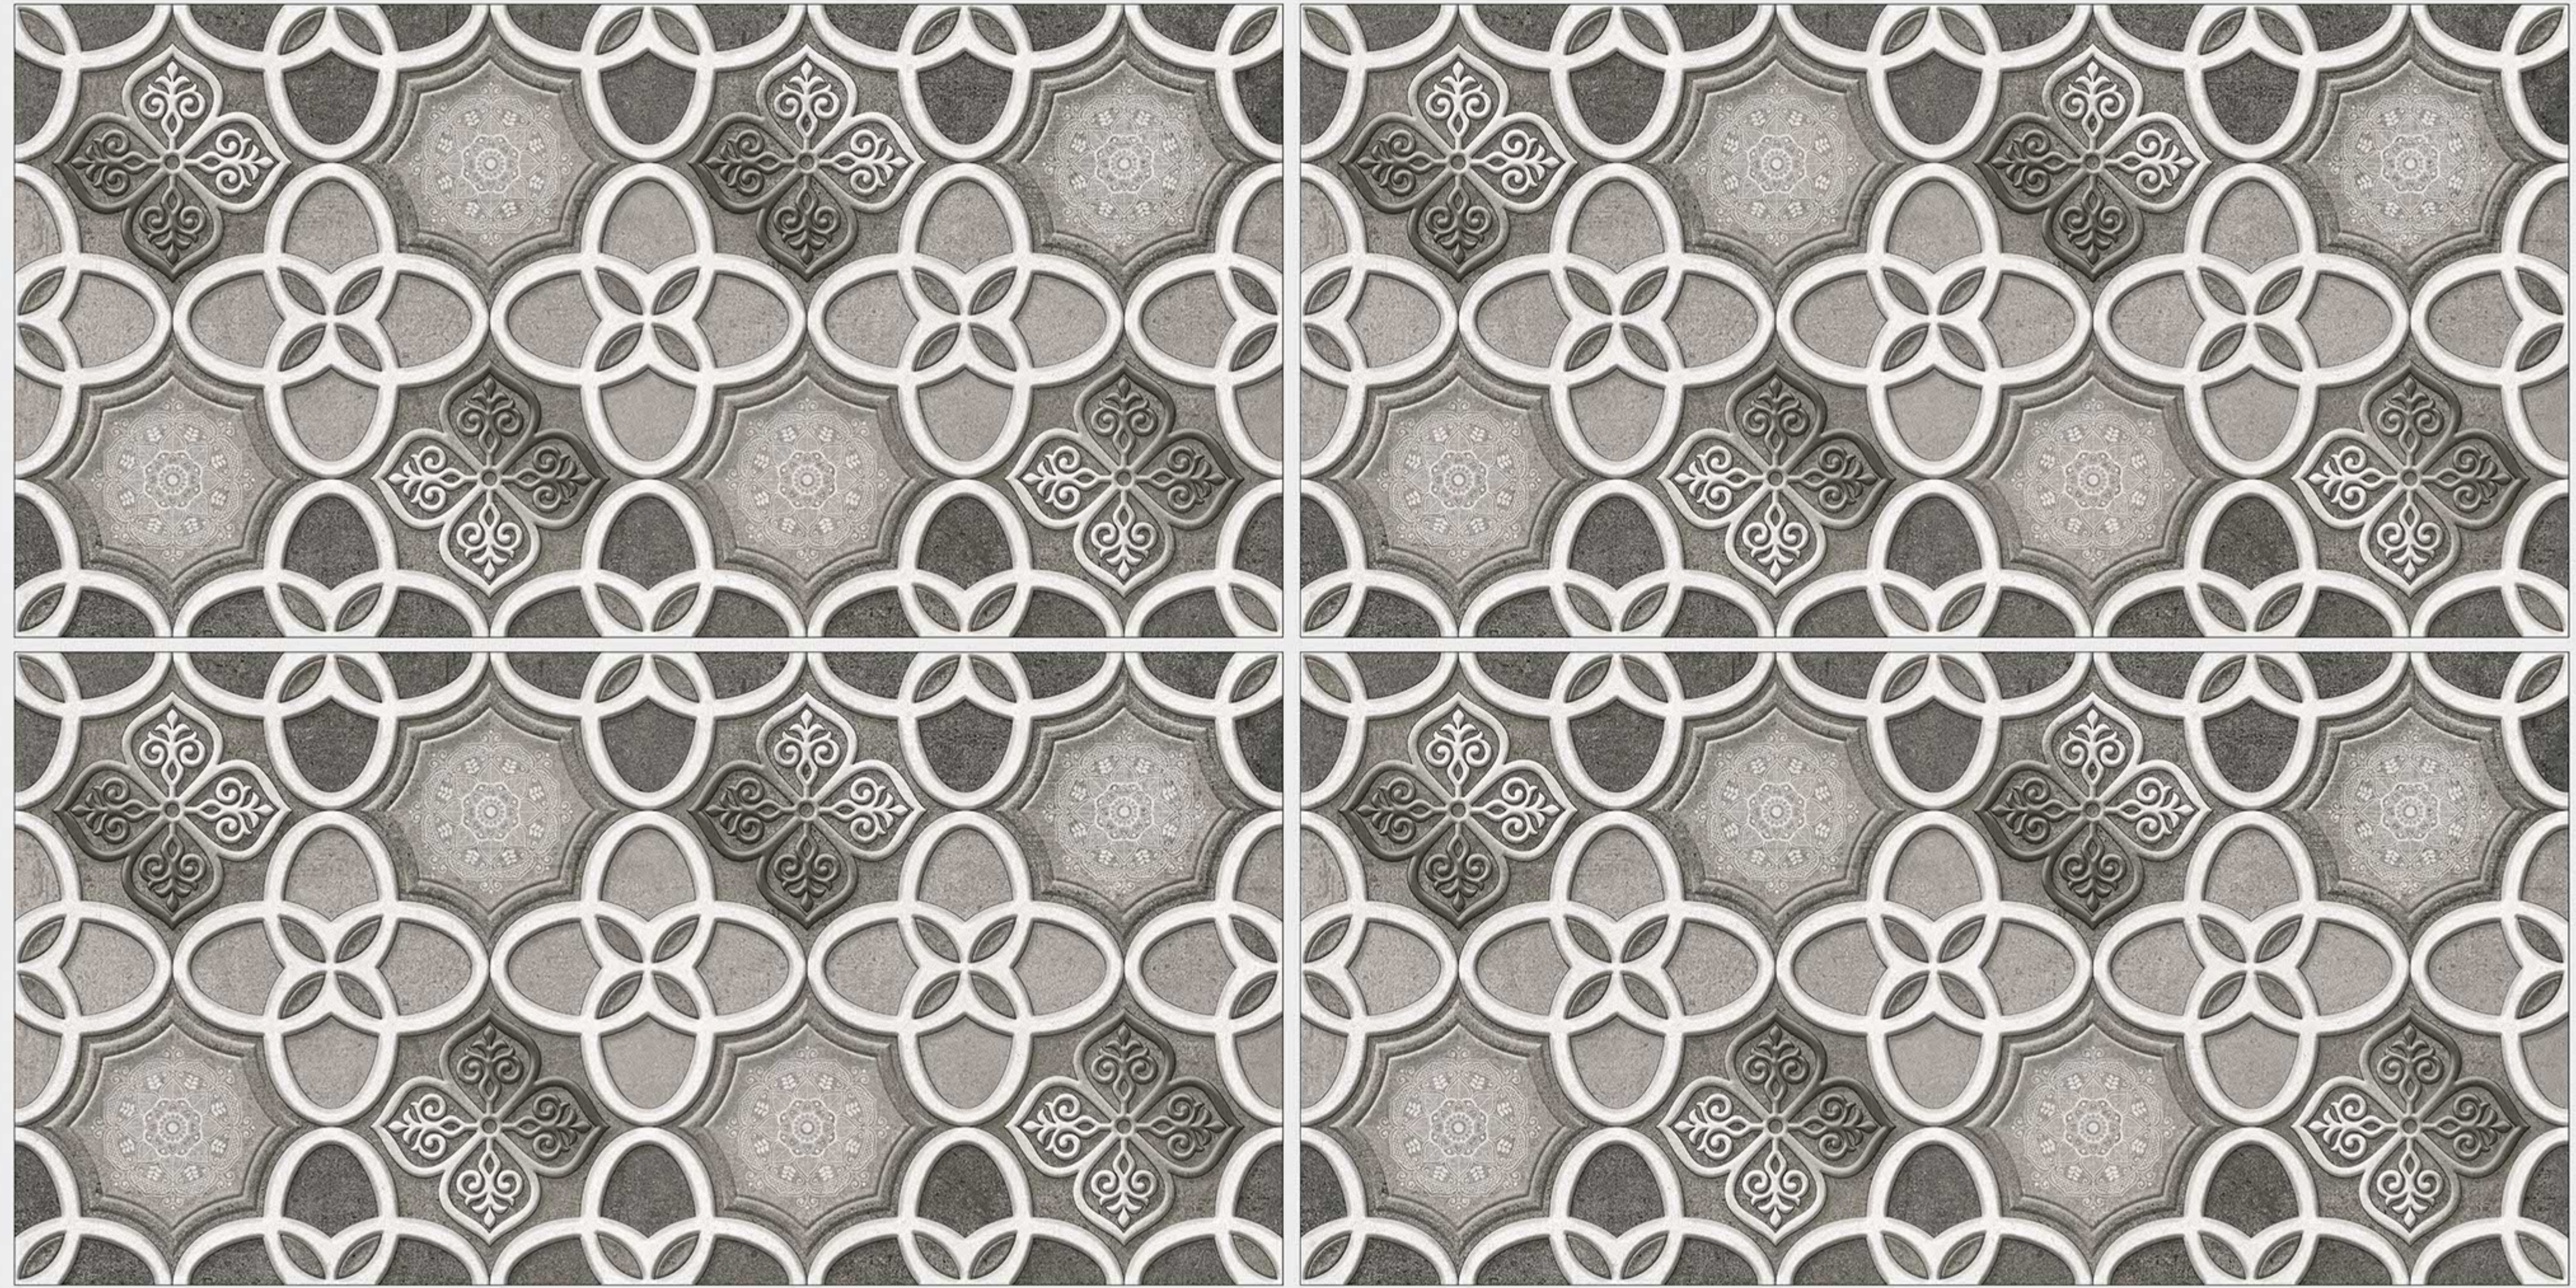

New
COLLECTION

MATT

300X600mm

New
COLLECTION

MATT

300X600mm

New
COLLECTION

MATT