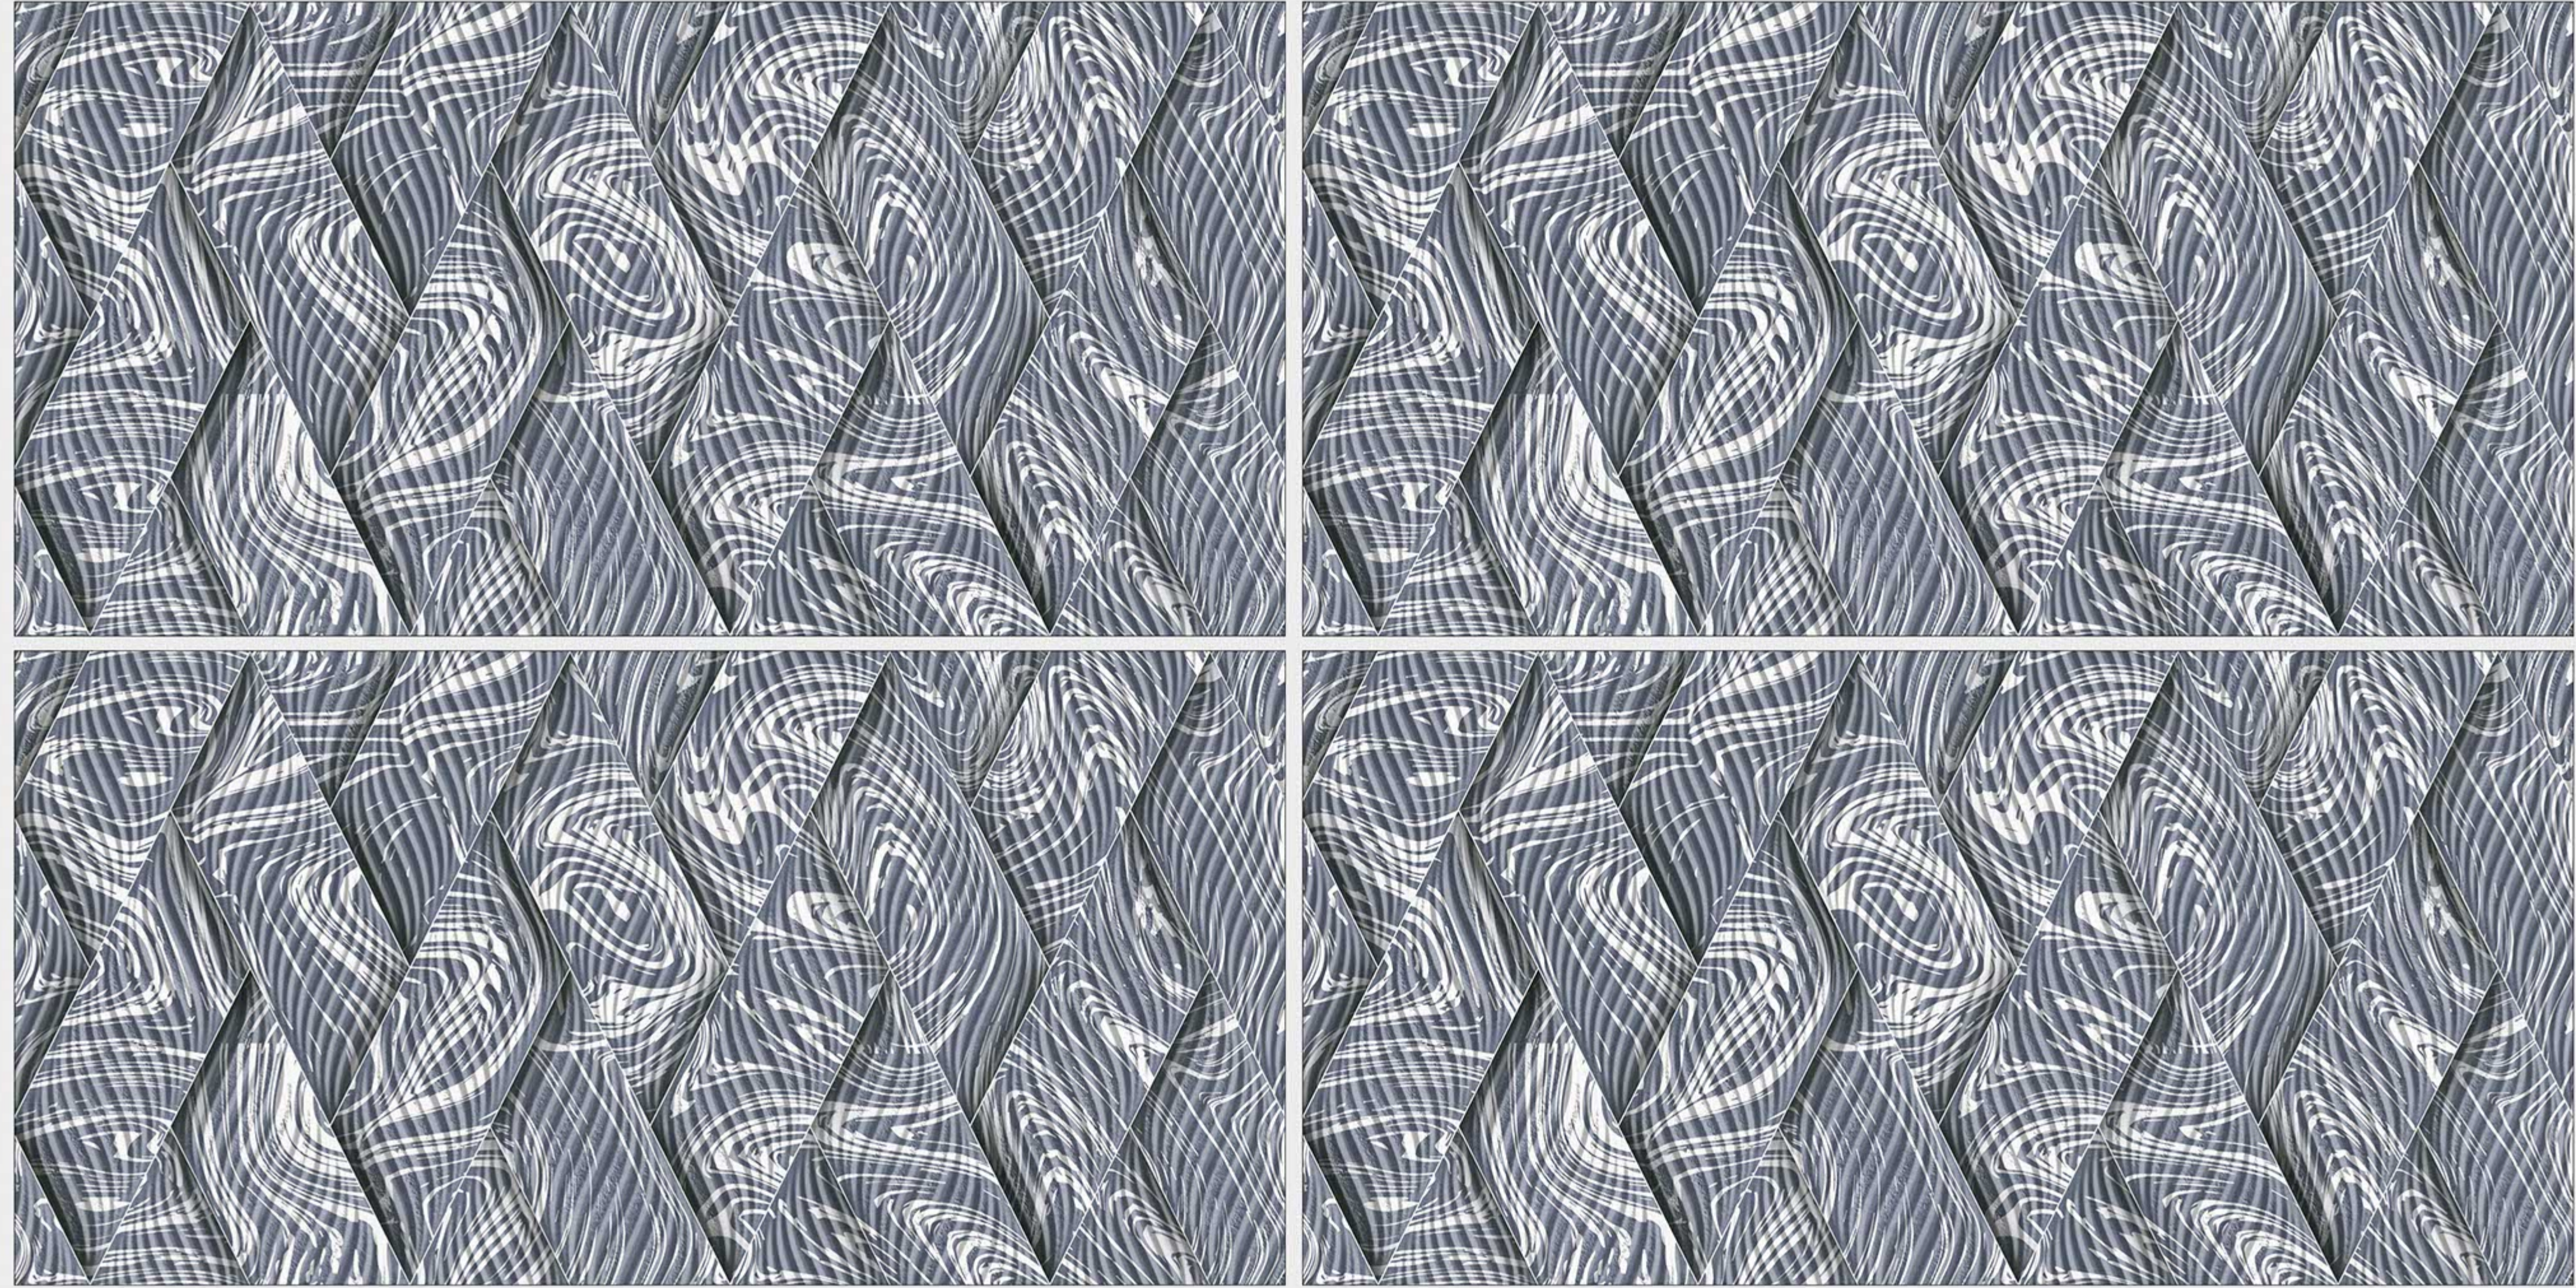

300X600mm

New
COLLECTION

MATT