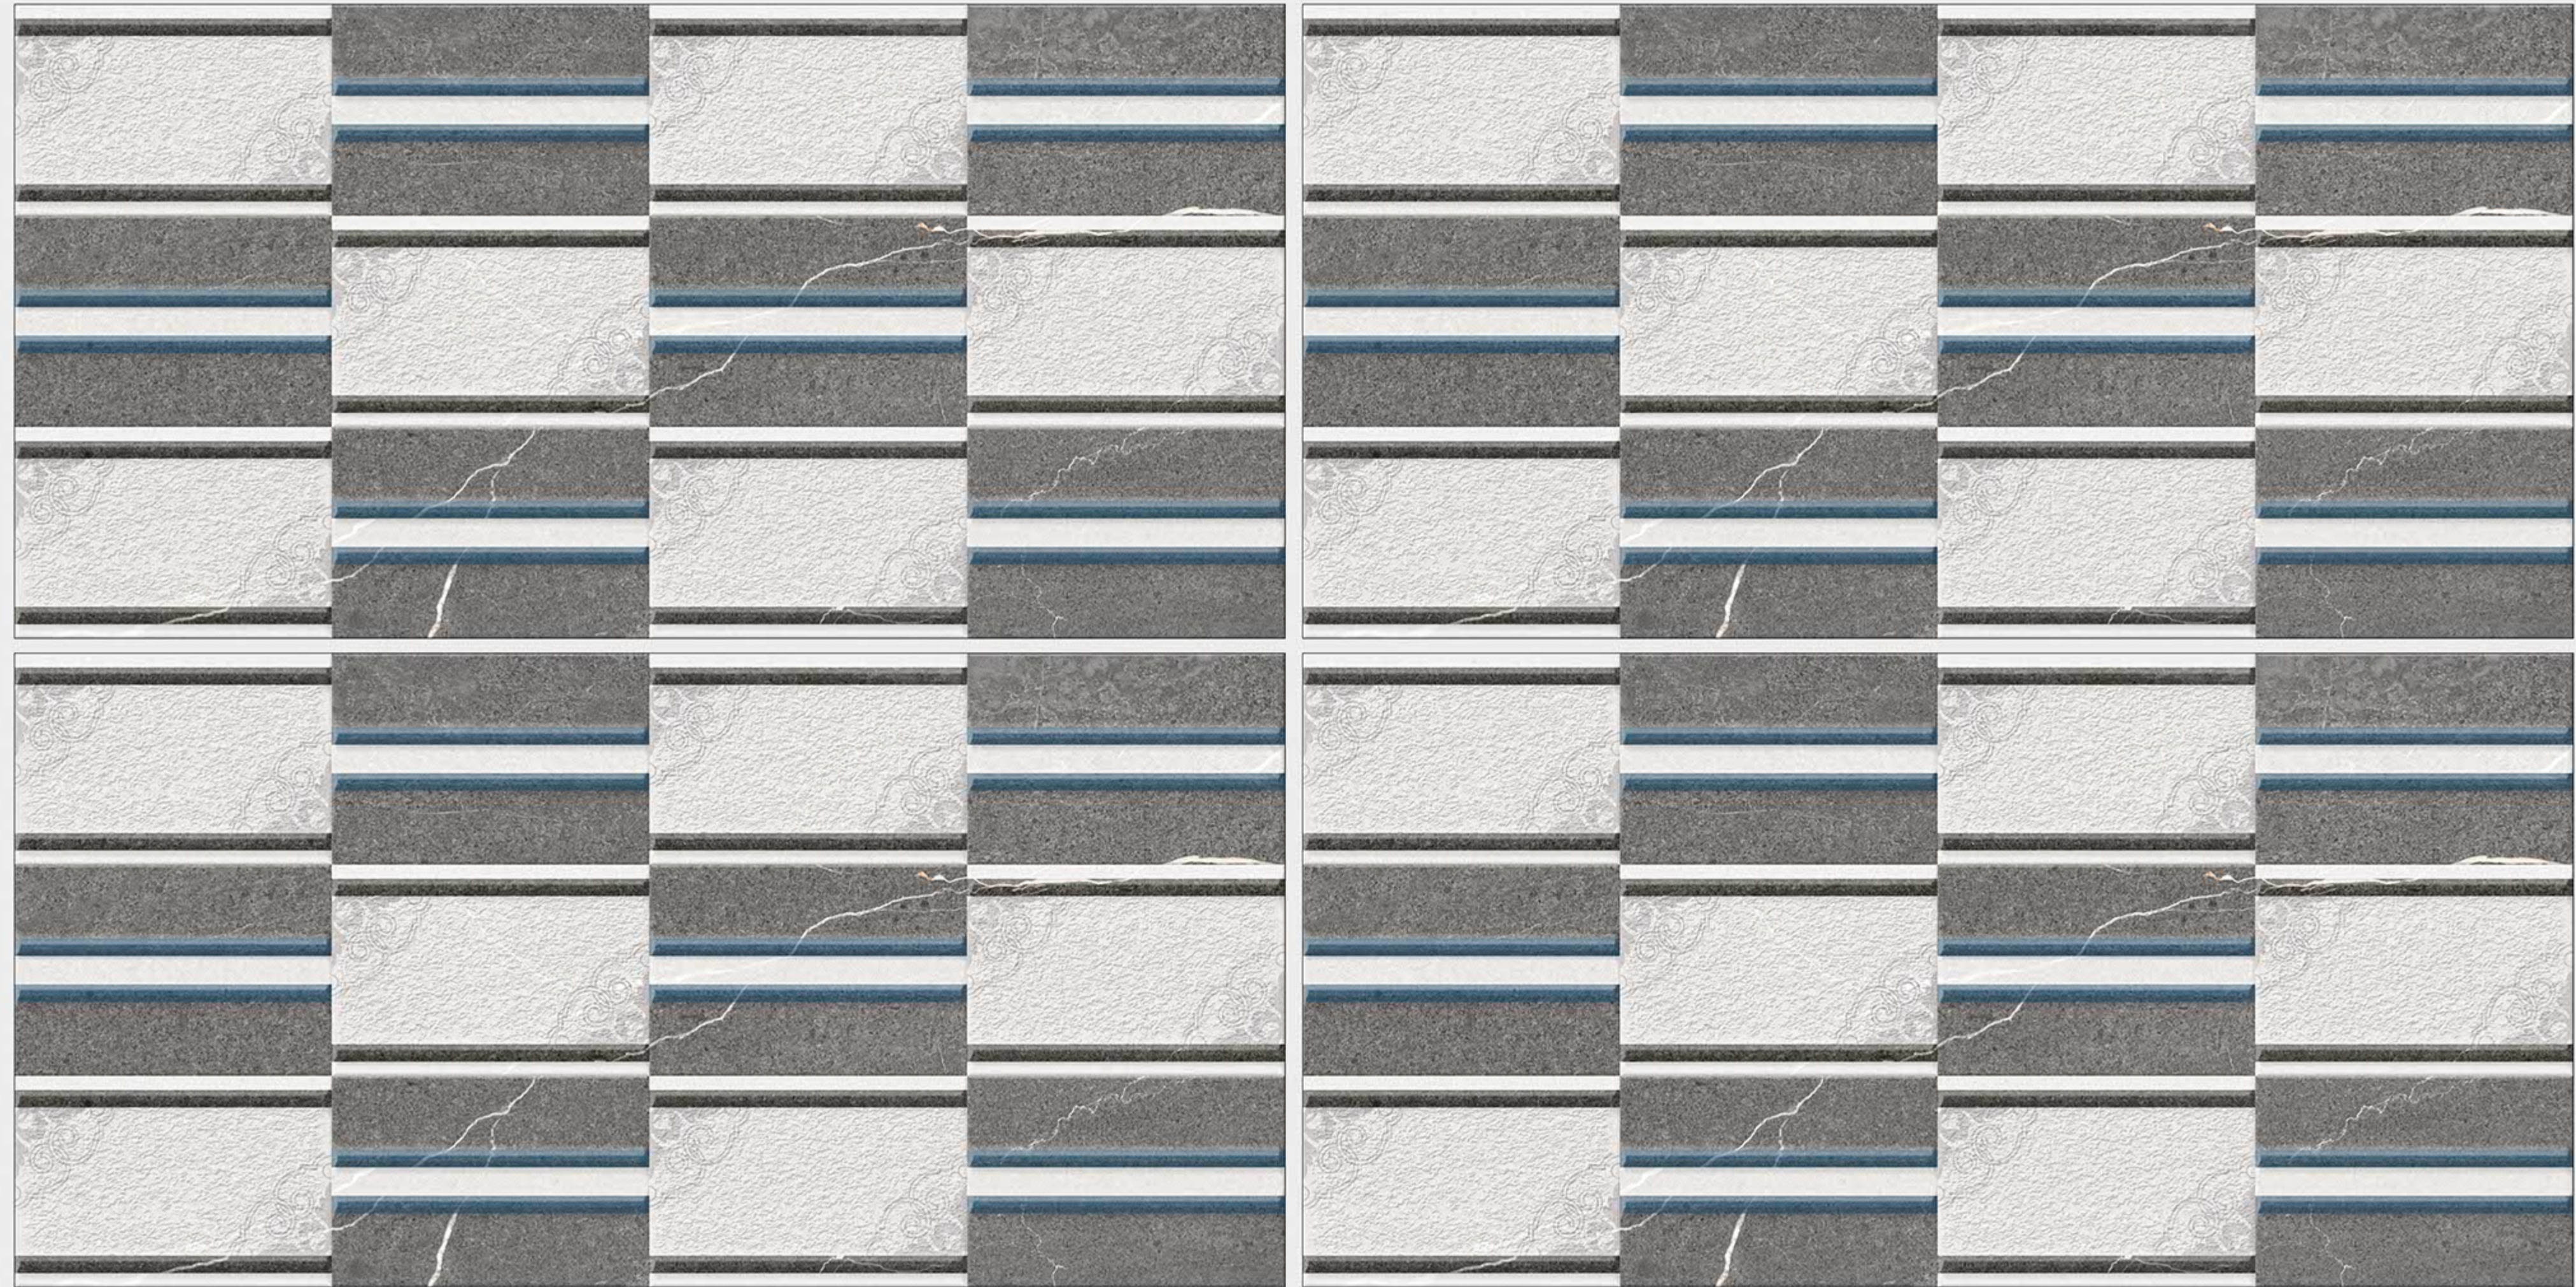

300X600mm

New
COLLECTION

MATT