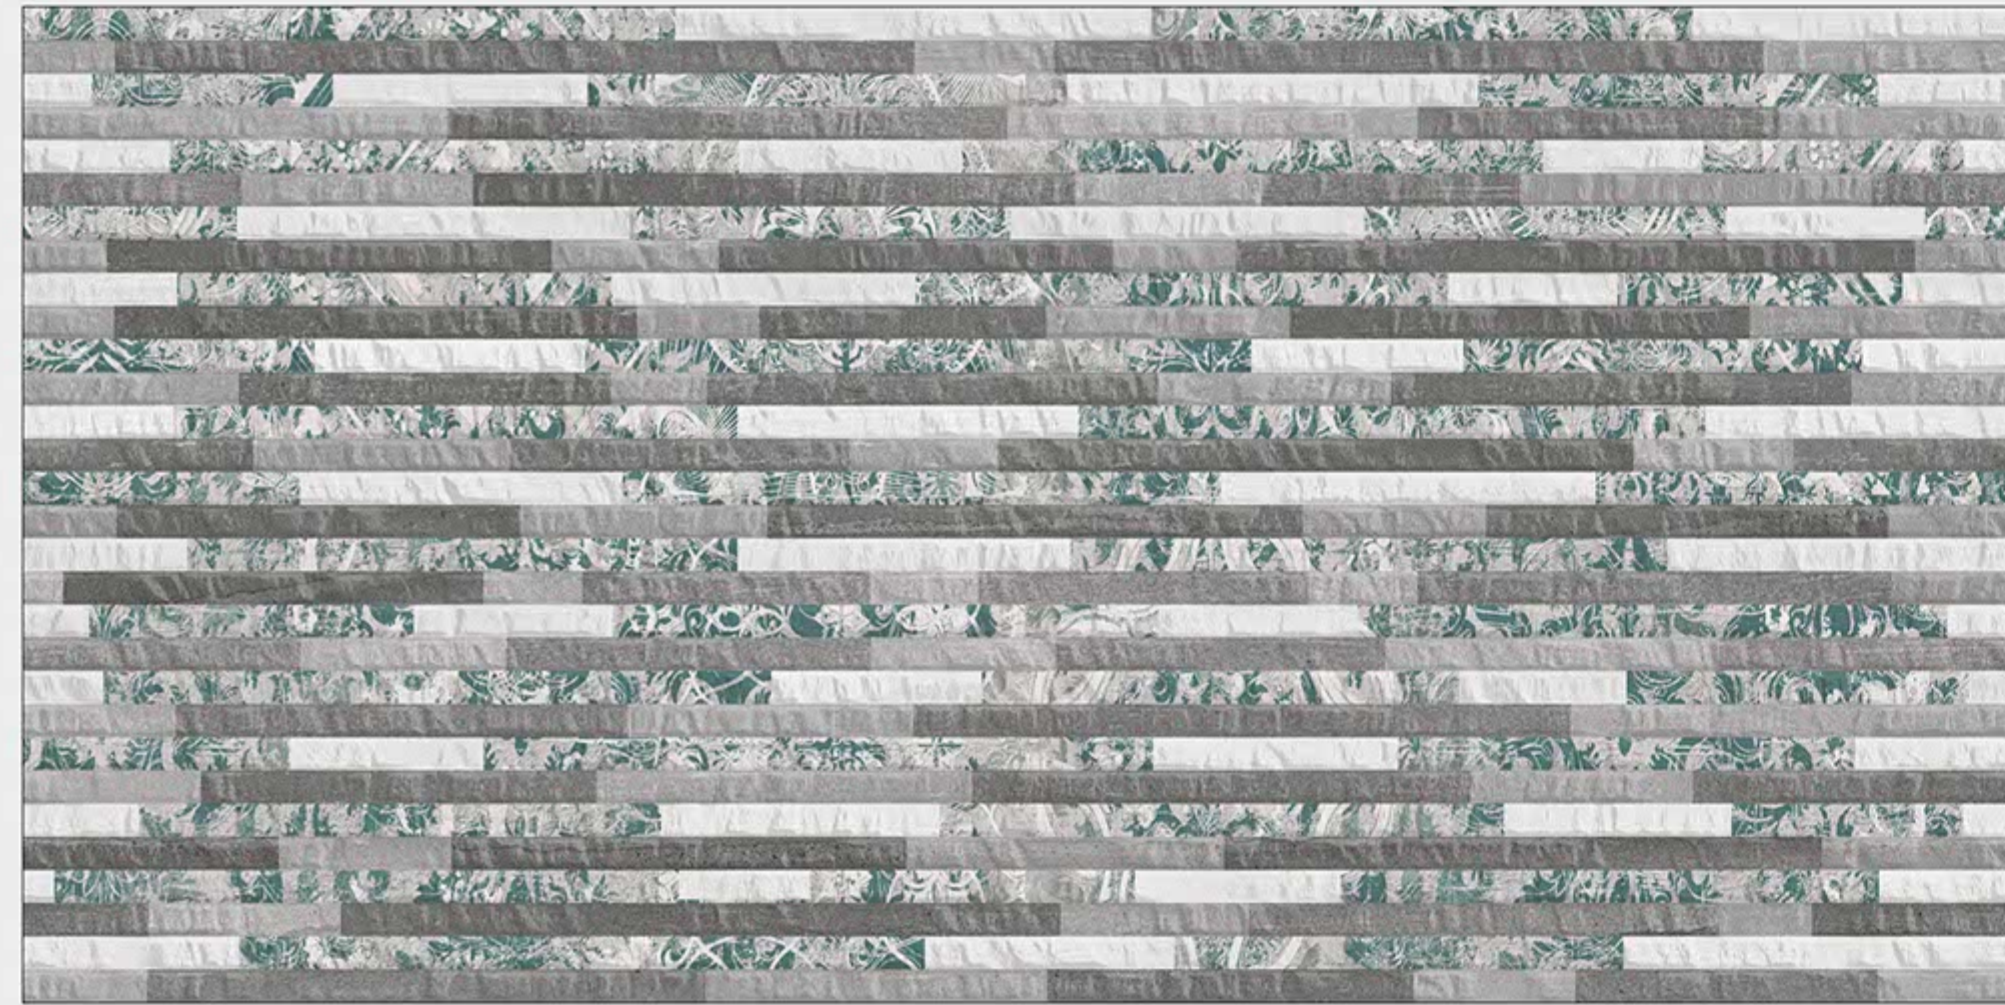

300X600mm

New
COLLECTION

MATT