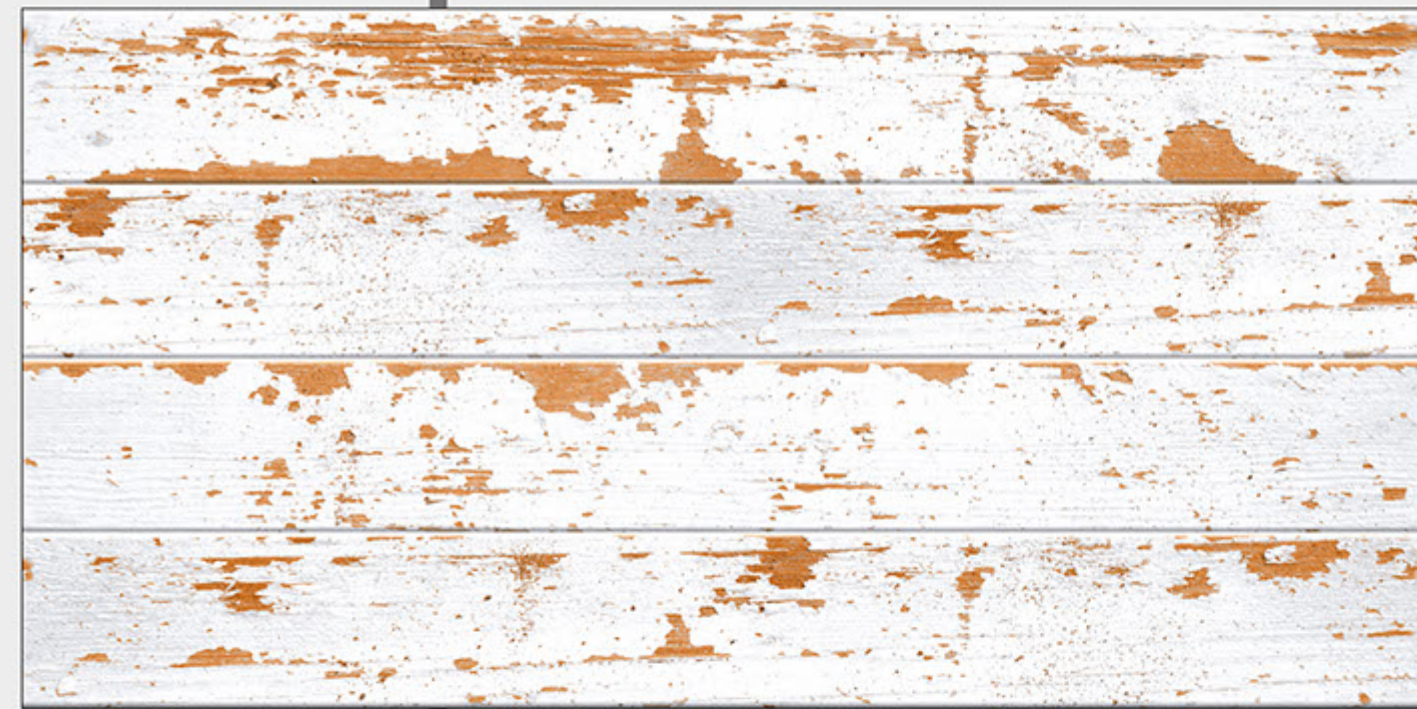

300X600mm

New
COLLECTION

GLOSSY