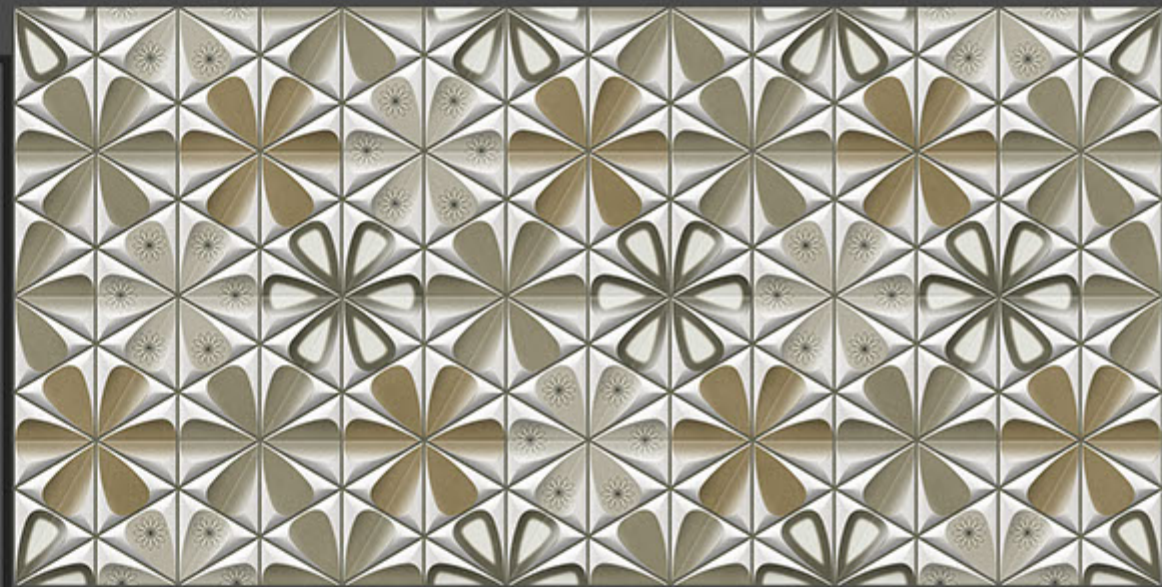

DIGITAL WALL TILES

300X600mm

ADD A Great Deal

of artistic wonder

supergres[®]

DIGITAL WALL TILES

The supergres ceramic wall tiles market is expected best design to witness strong growth in the forecast period.

MATT & GLOSSY

supergres®

Colorworld Of Nature

www.supergres.co.in

supergres®

300X600mm

New
COLLECTION

GLOSSY