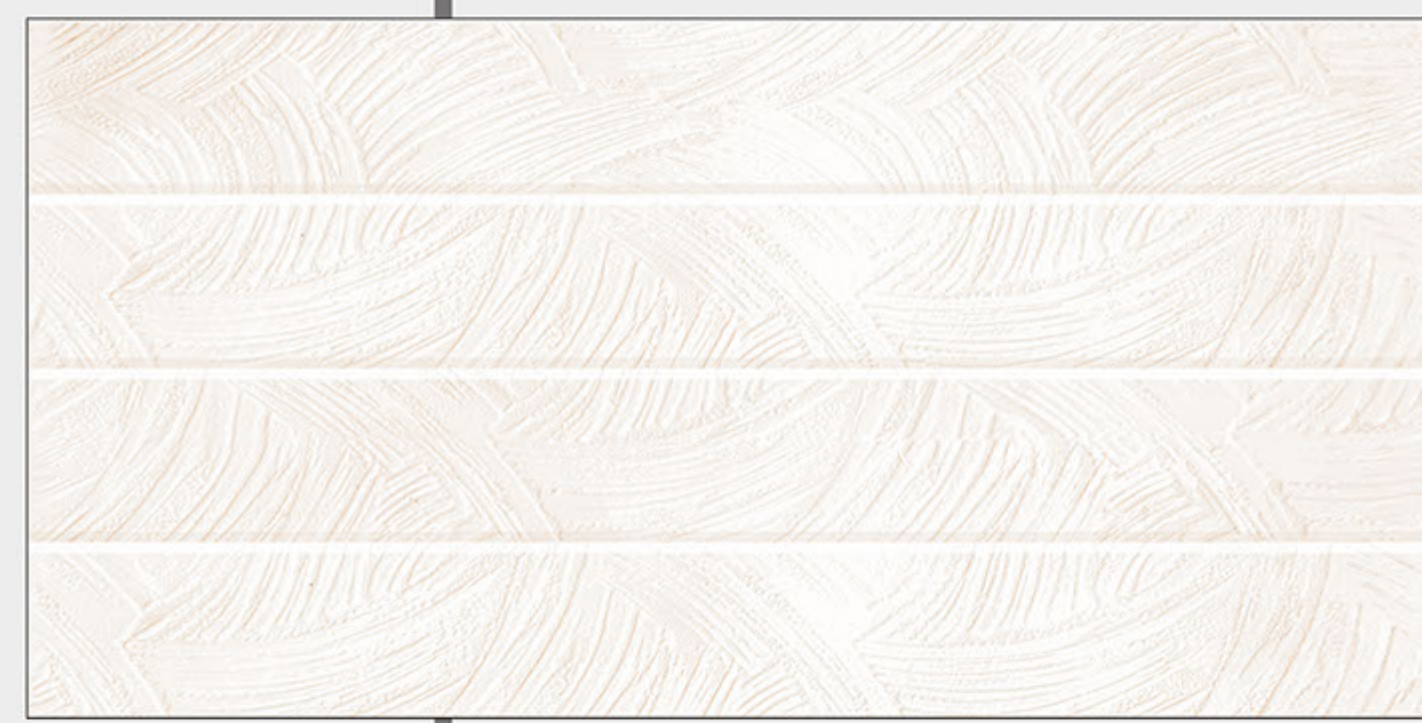

New
COLLECTION

GLOSSY

www.supergres.co.in

300X600mm

New
COLLECTION

GLOSSY

300X600mm

New
COLLECTION