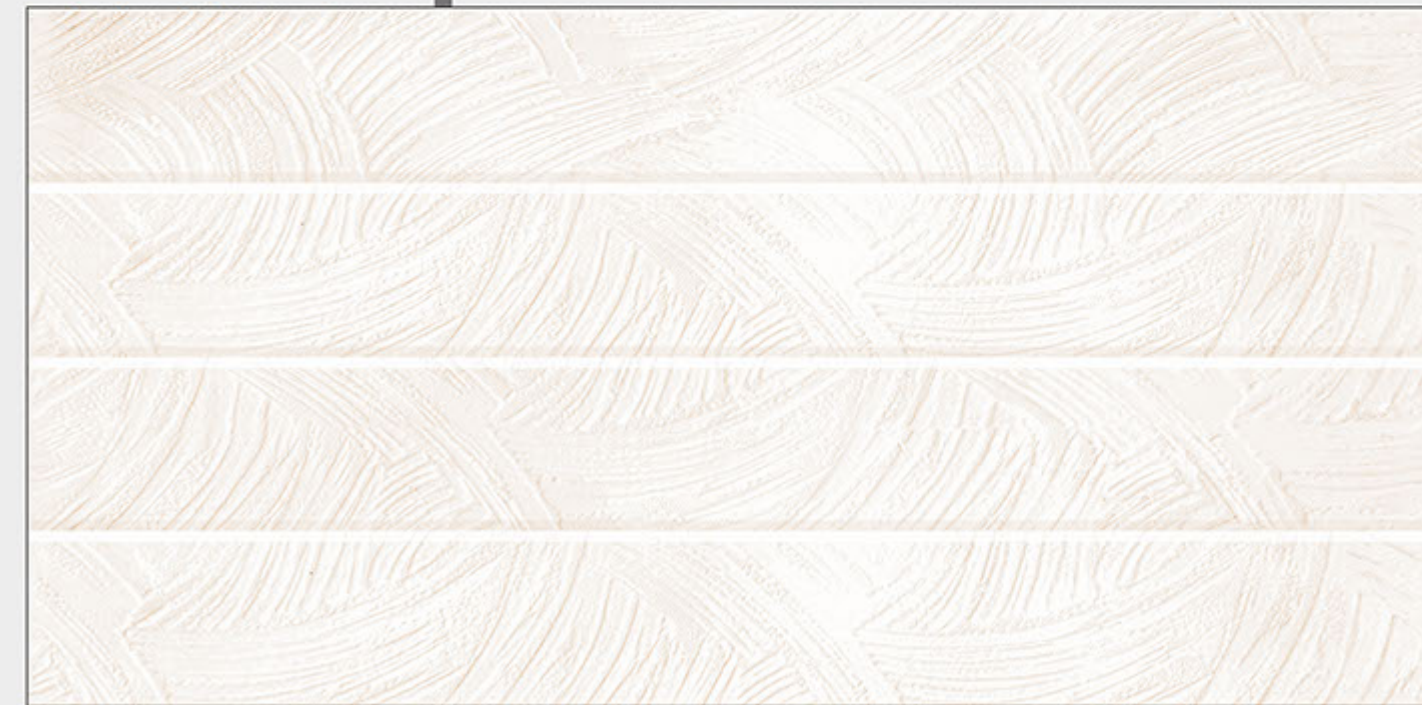

New
COLLECTION

GLOSSY

www.supergres.co.in

300X600mm

New
COLLECTION

GLOSSY

300X600mm

New
COLLECTION