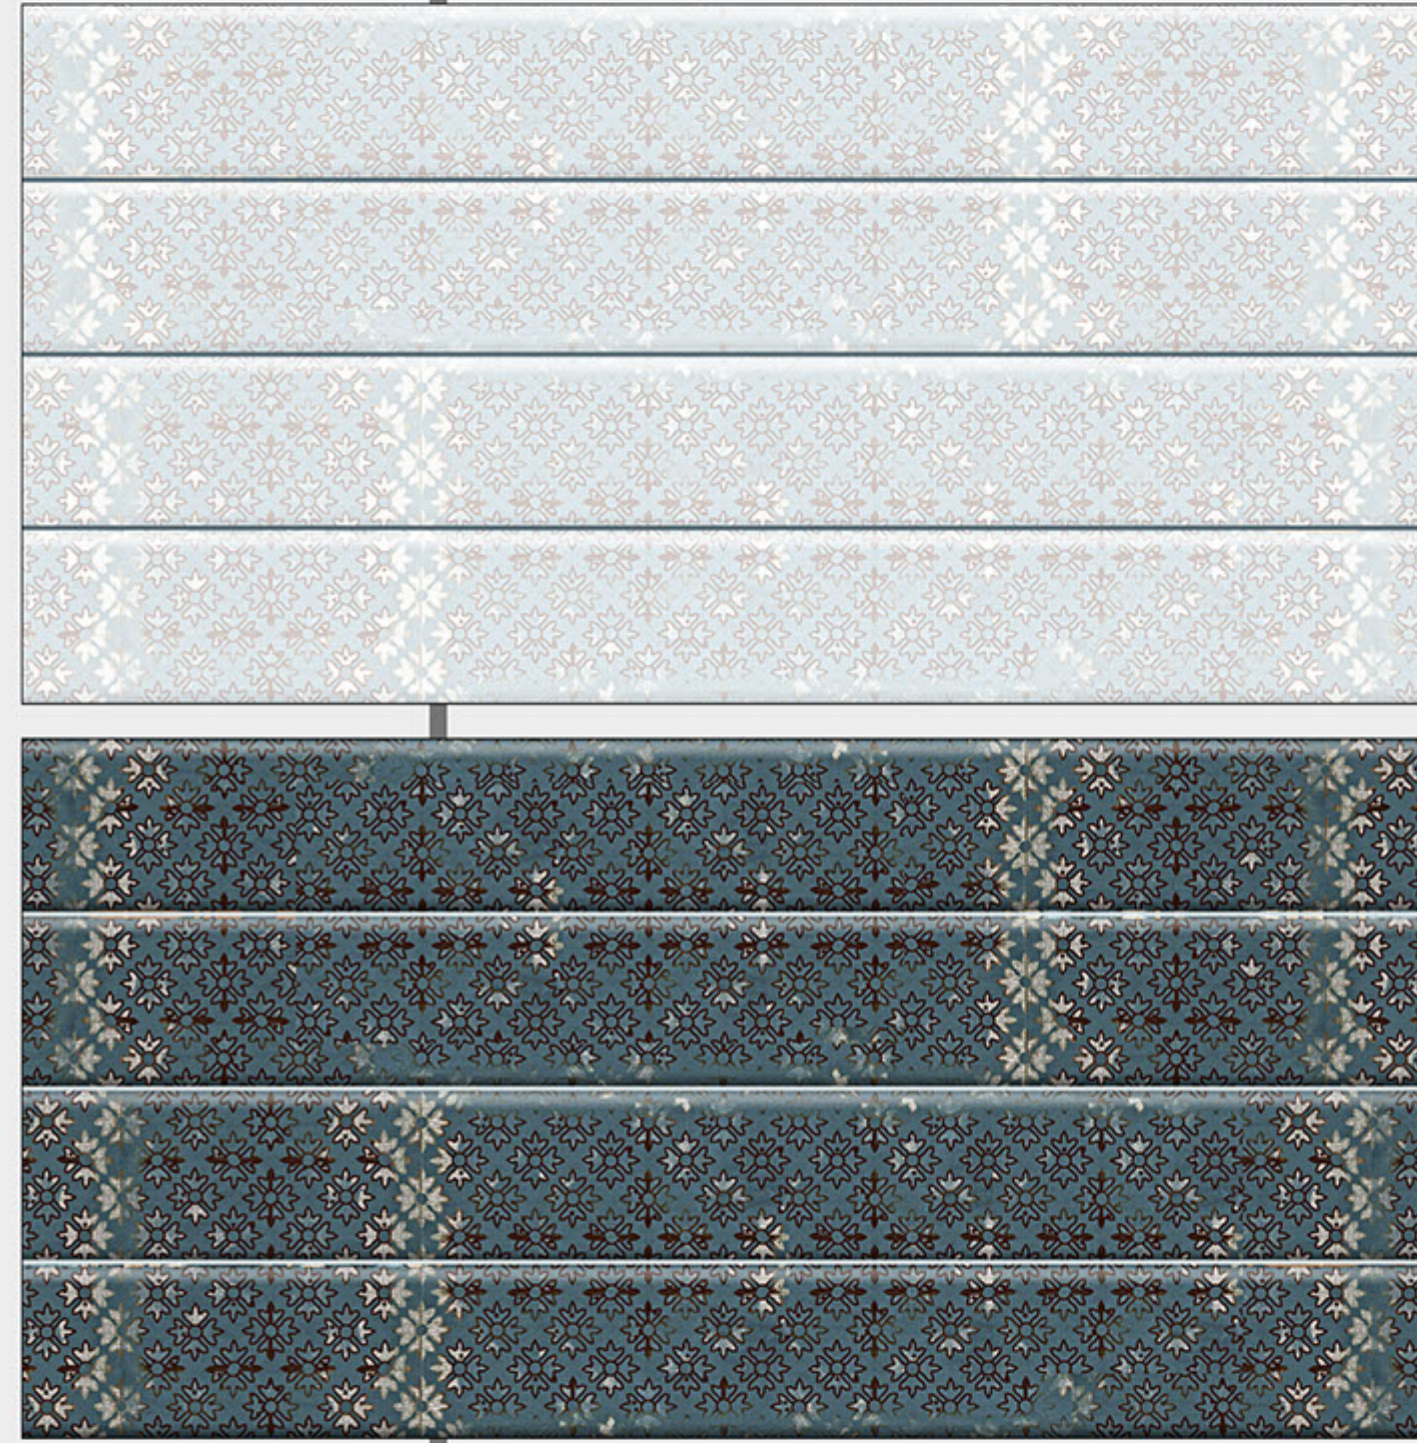

300X600mm

New
COLLECTION

GLOSSY