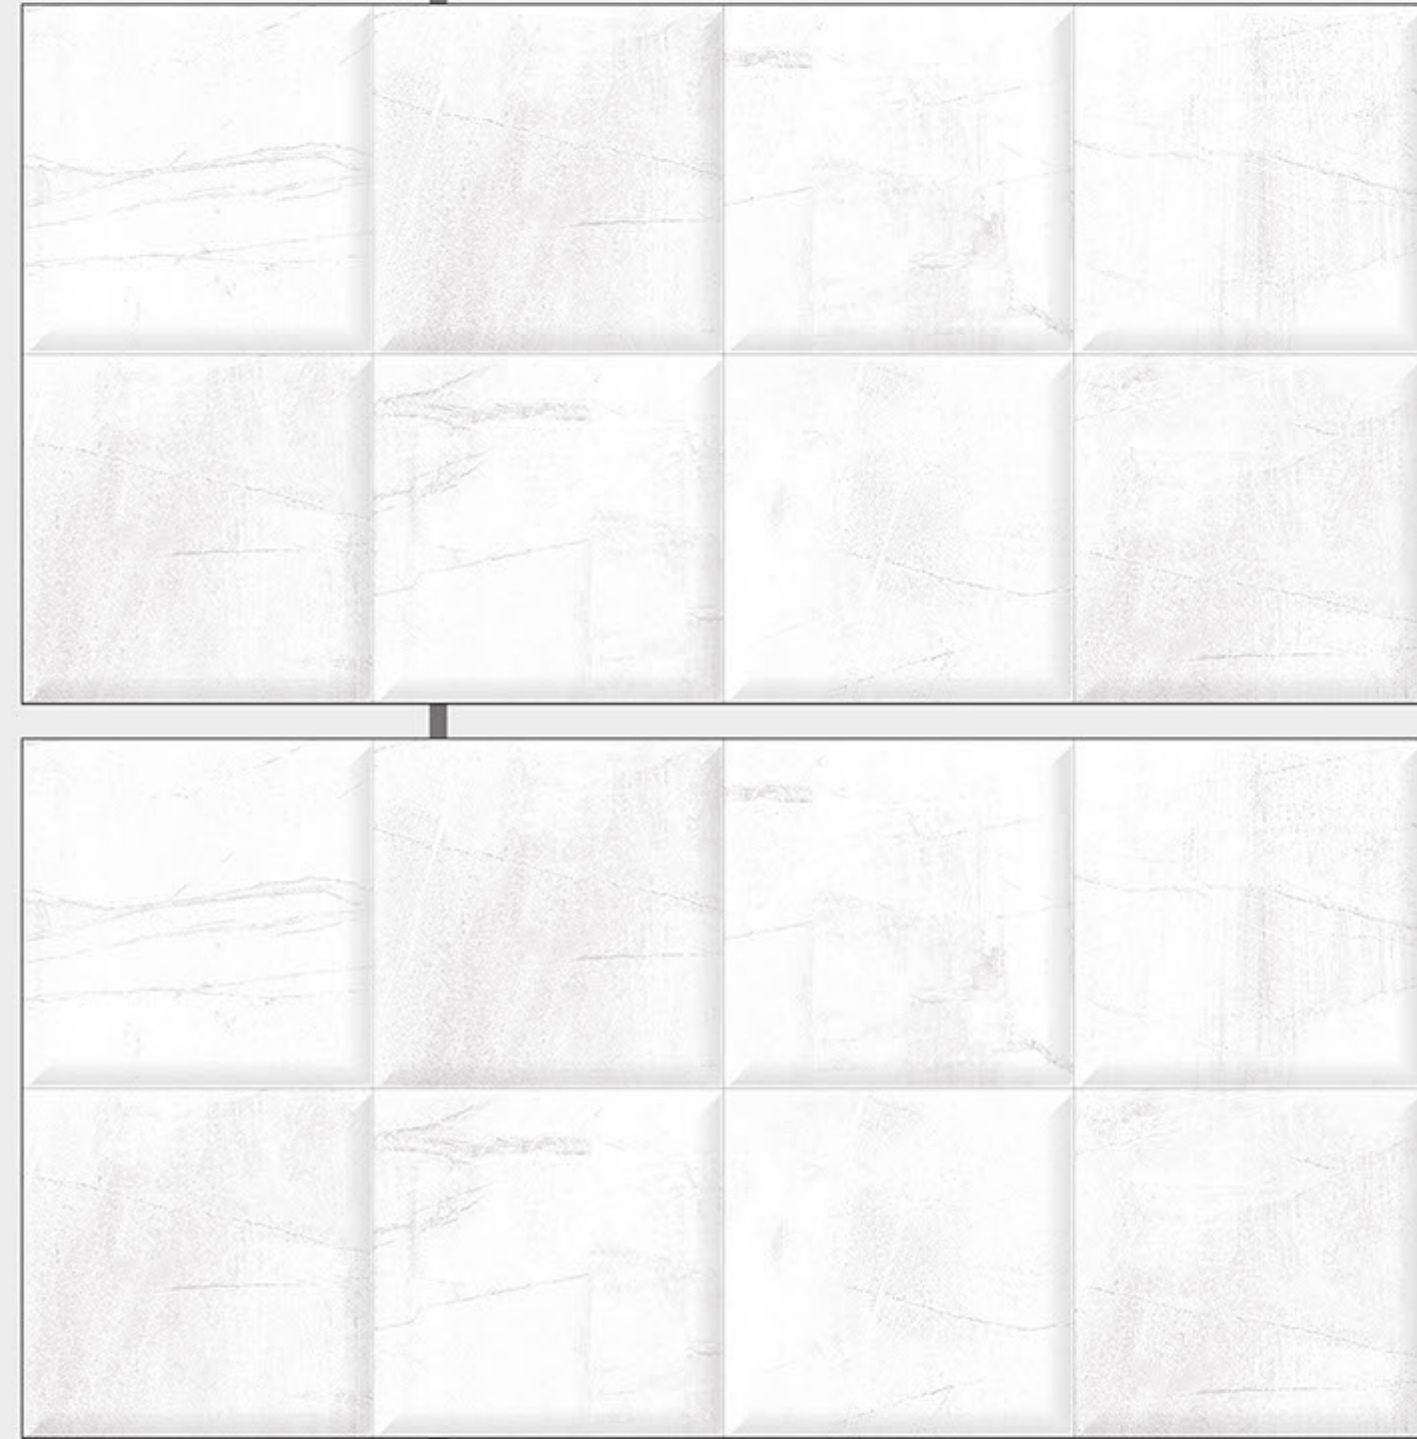

300X600mm

New
COLLECTION